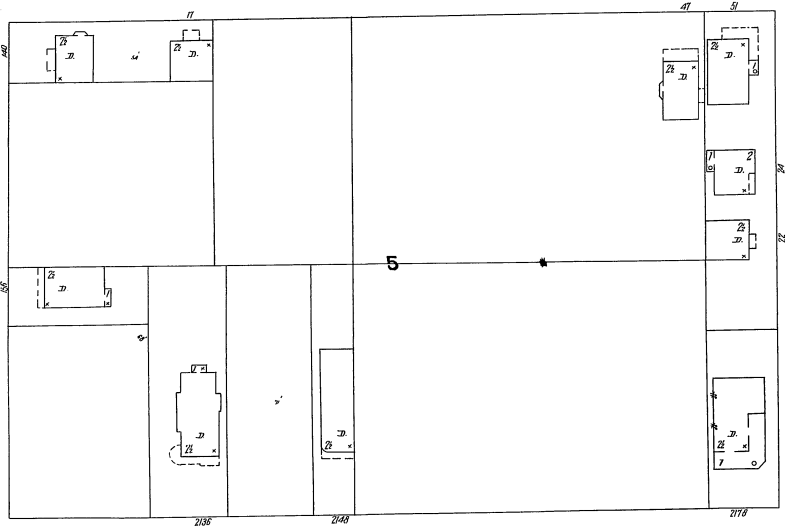

409

WOODWARD AV.

6" W/ PIPE (N)

CRESCENT AV.

6" W/ PIPE (N)

MAIN

6" W/ PIPE (N)

GROUNDS OF THE 408 PROVIDENCE RETREAT

HUMBOLDT PARKWAY

ROBIE

410