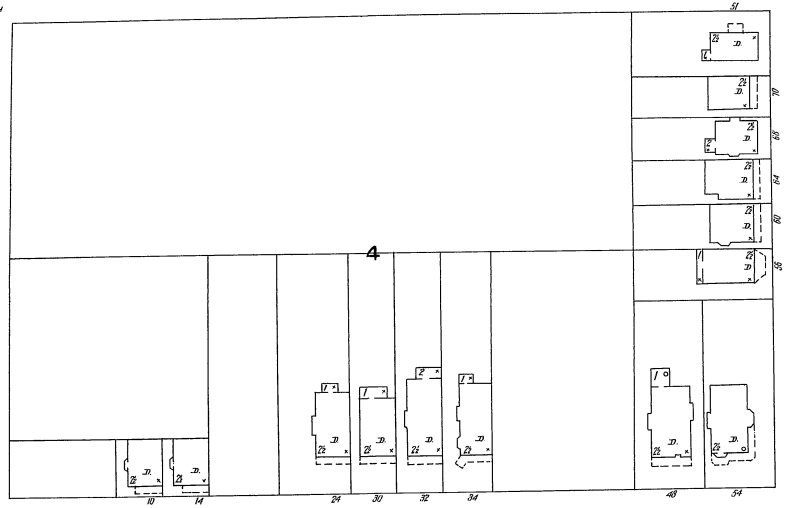

409

WOODWARD AV.

6" W/ PIPE (N)

CRESCENT AV.

6" W/ PIPE (N)

MAIN

6" W/ PIPE (N)

GROUNDS OF THE 408 PROVIDENCE RETREAT

HUMBOLDT PARKWAY

ROBIE

410