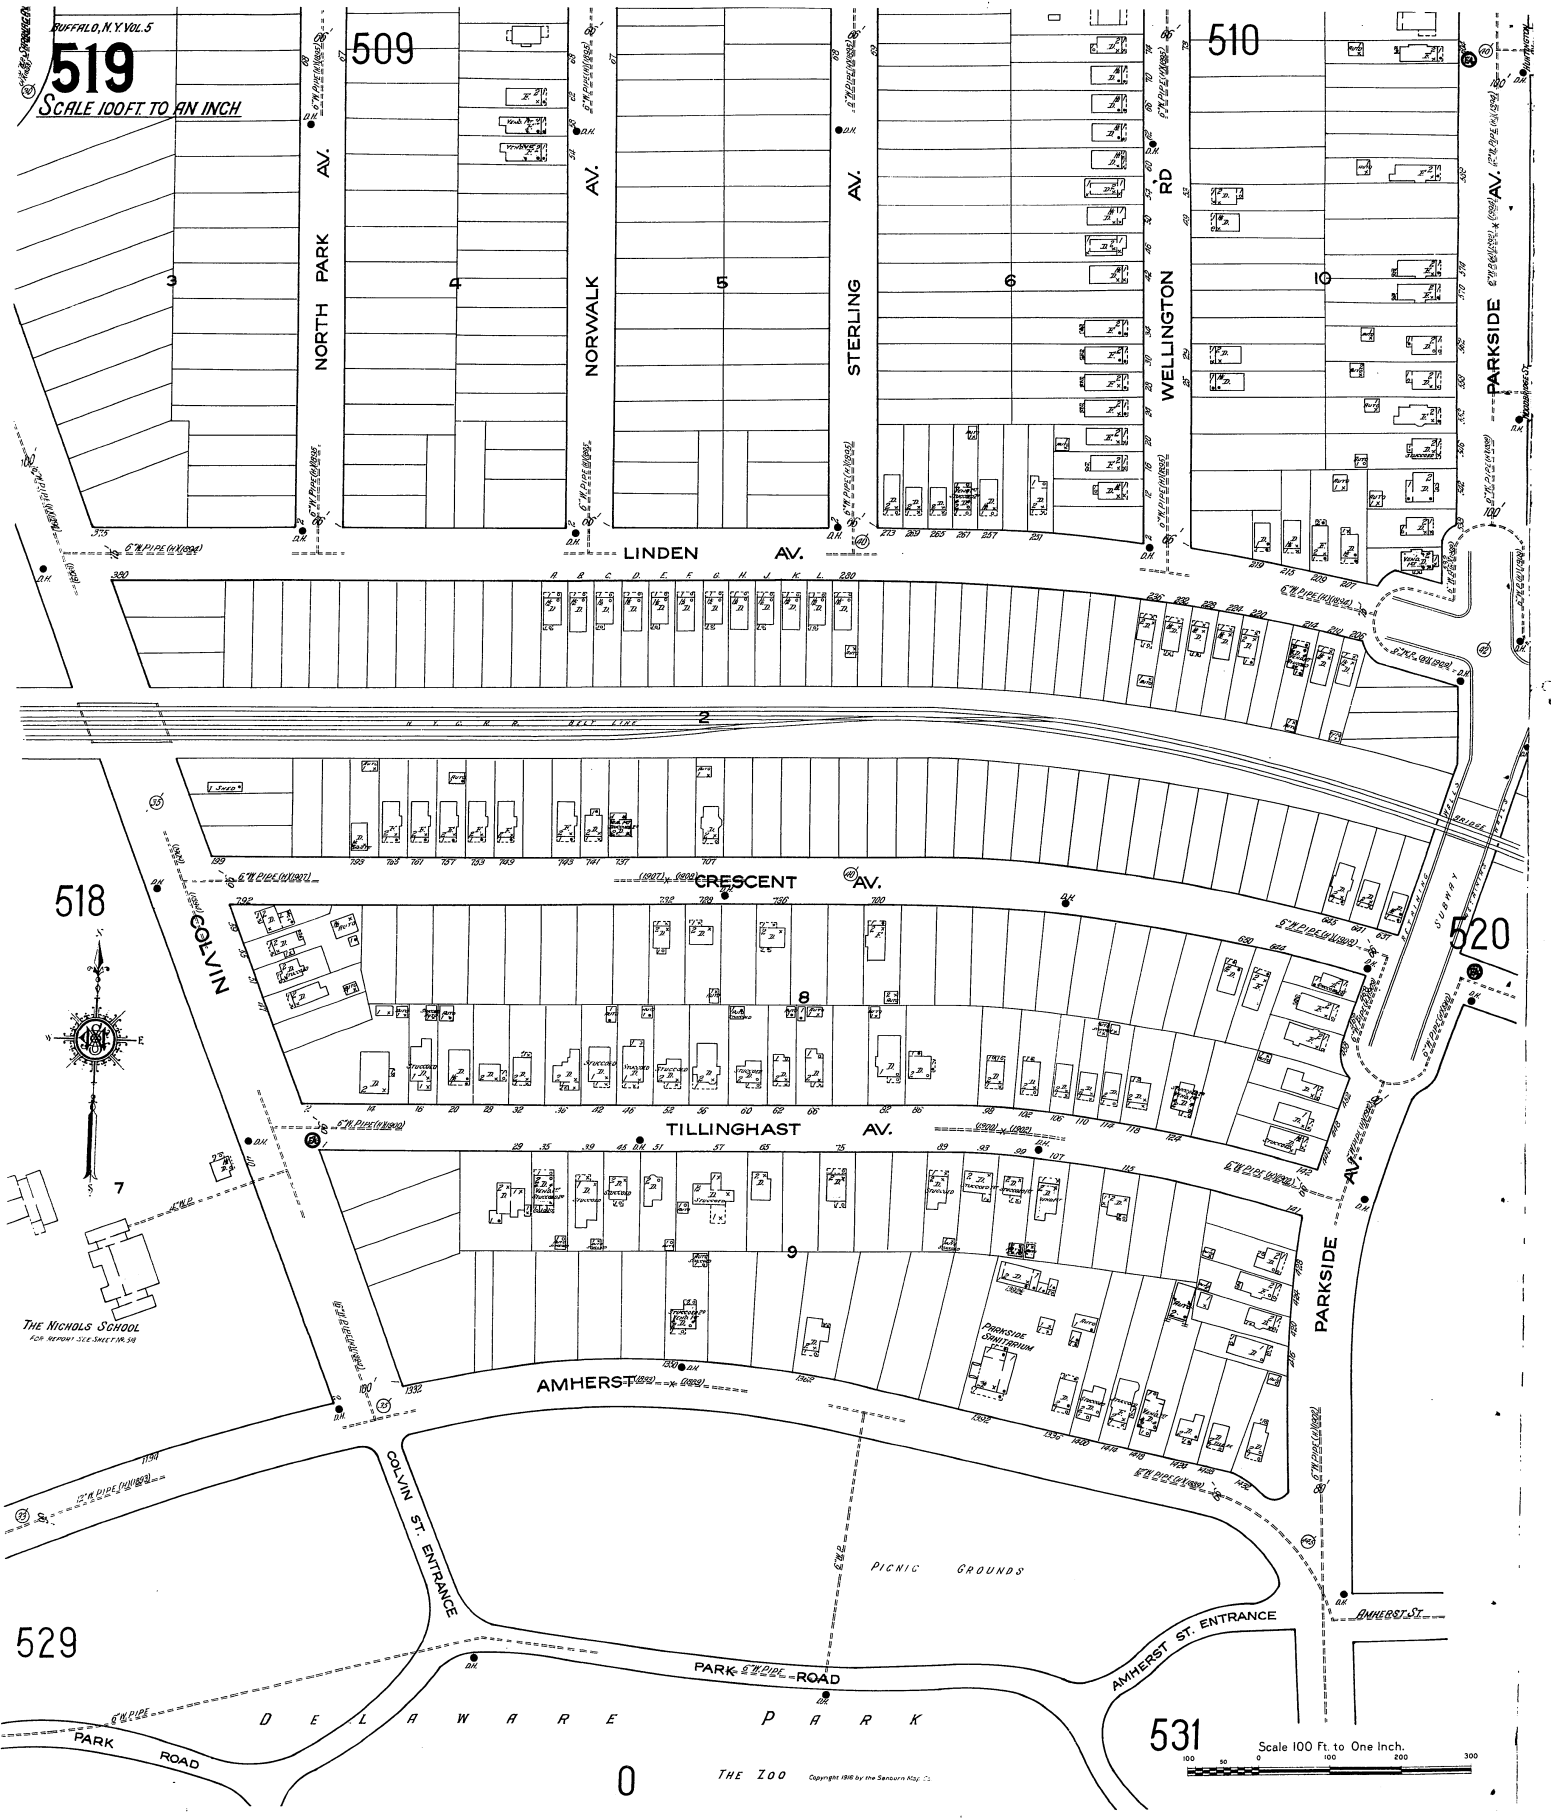

RUFFALO, N.Y. VOL. 5
519
SCALE 100 FT. TO AN INCH

THE NICHOLS SCHOOL
FOR BOYS 312 S. SHELTON ST.

Scale 100 Ft. to One Inch.
0 100 200 300