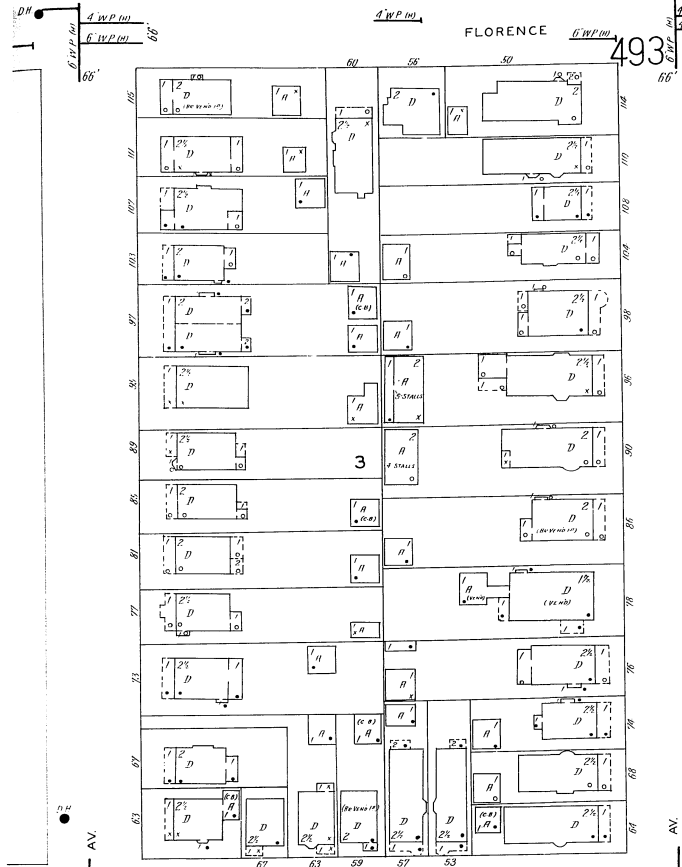

492
(538)

FLORENCE

493

SCALE 30 FT TO ONE INCH
Copyright 1935, by Jackson-Heintz Co.

486

502

91

6' W.P. (M)

6' W.P. (M)

AV.

AV.

ROBIE

HUMBOLDT

CRESCENT

PKWY.

MAIN