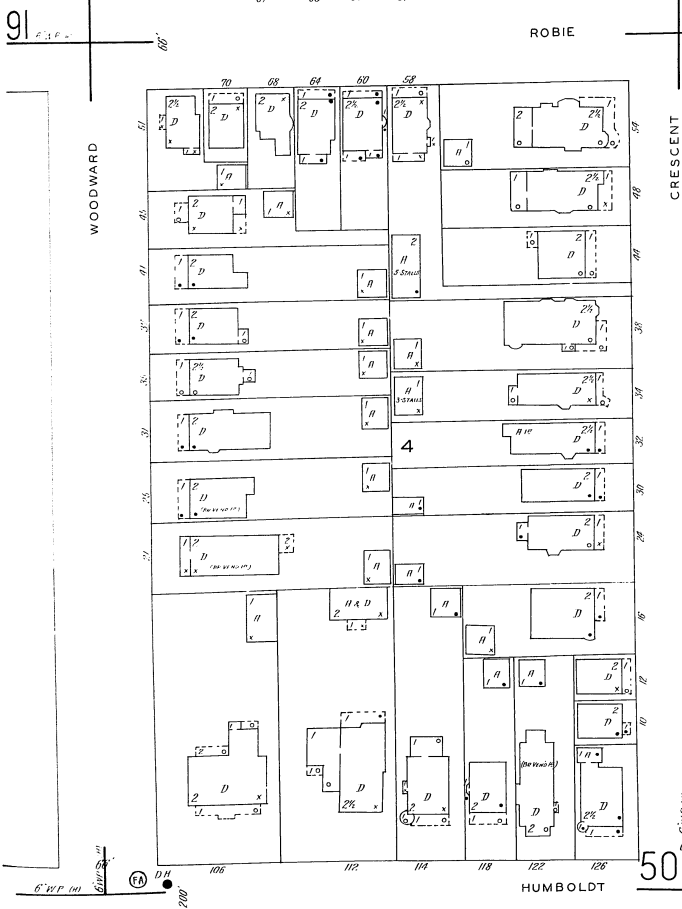

492
(538)

FLORENCE

493

SCALE 30 FT TO ONE INCH
Copyright 1935, by Jackson-Heintz Co.

486

502

91

6' W.P. (M)

6' W.P. (M)

AV.

AV.

ROBIE

HUMBOLDT

CRESCENT

PKWY.

MAIN